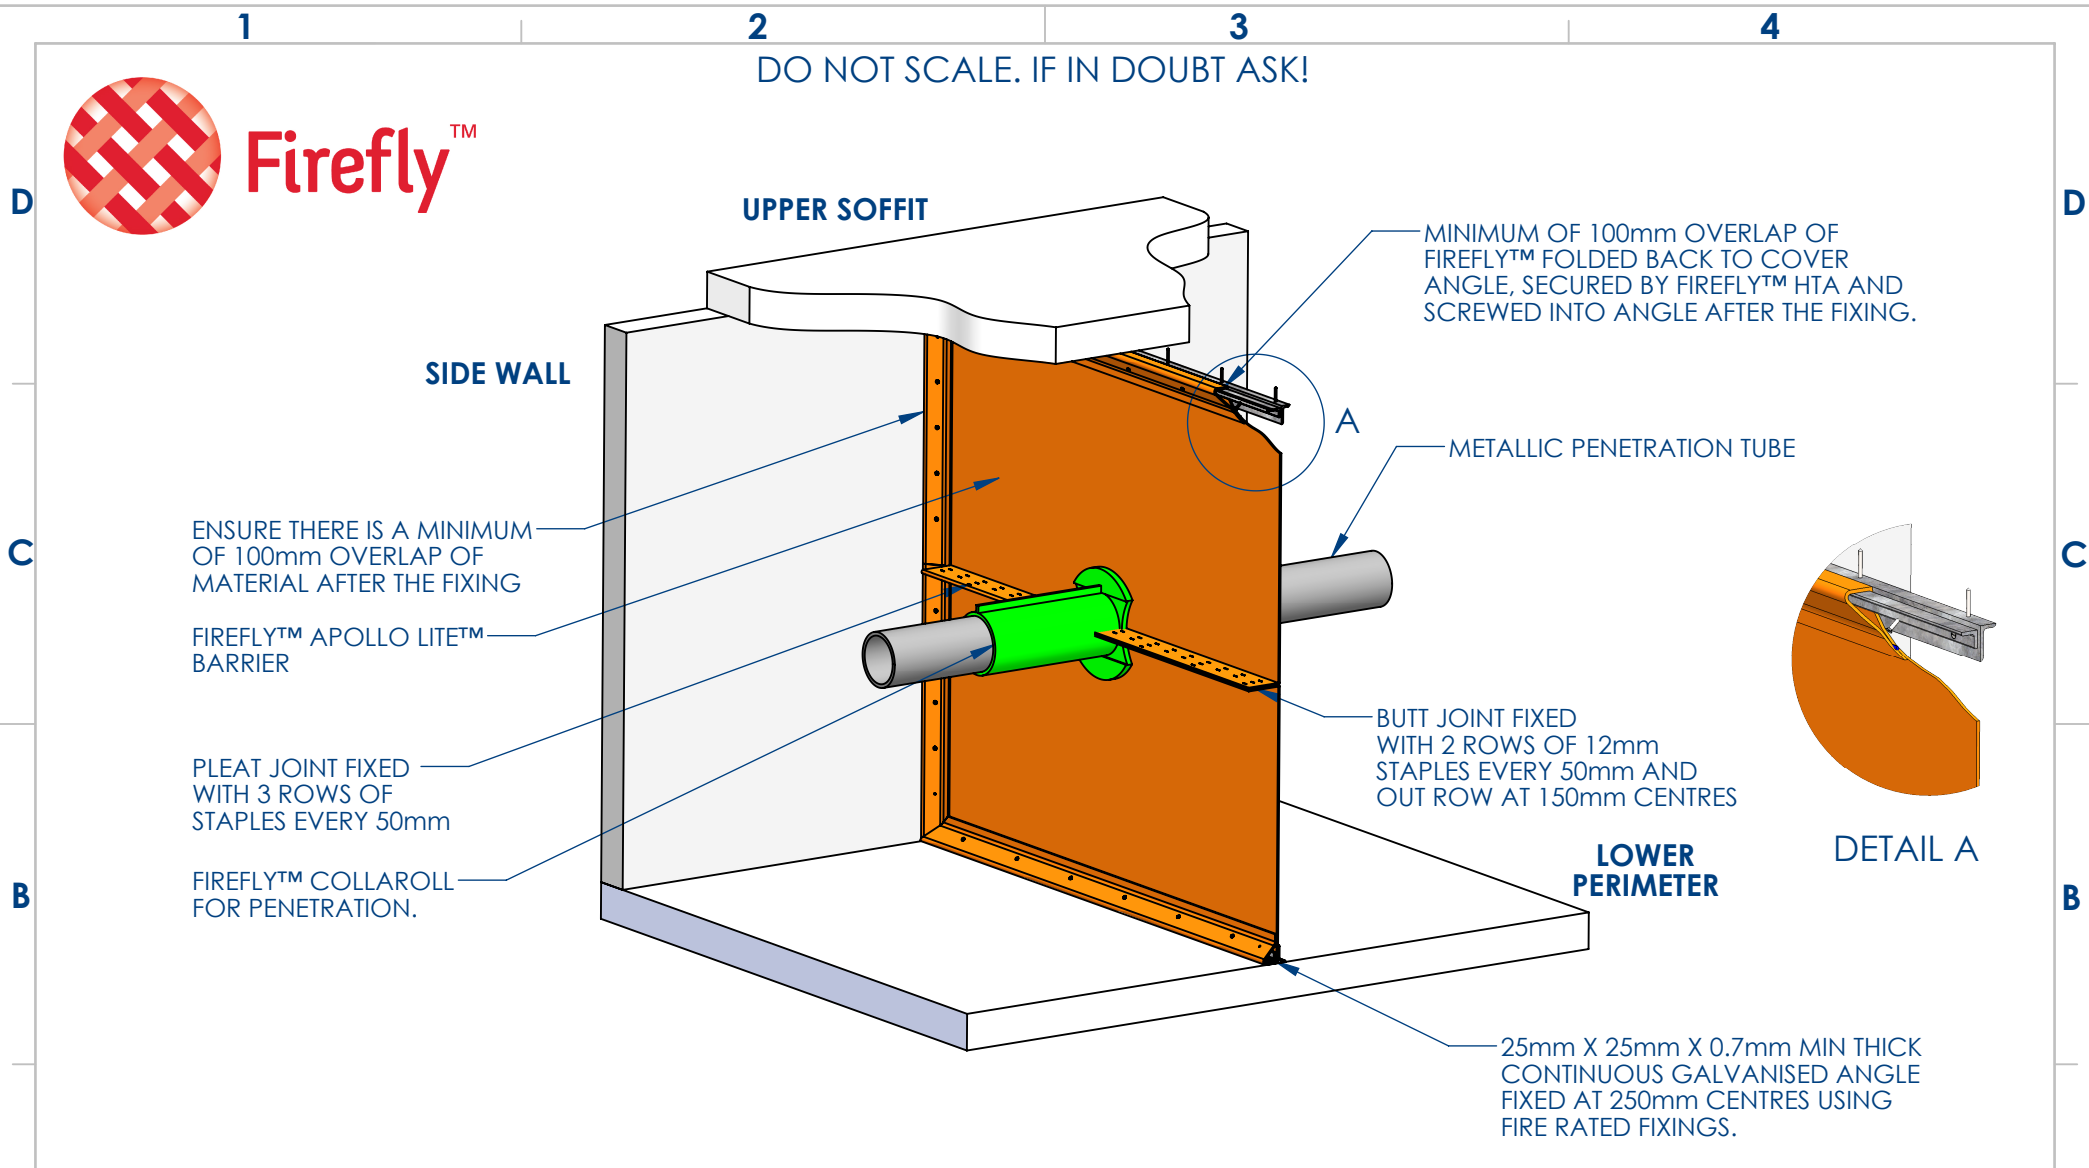

Firefly™

DO NOT SCALE. IF IN DOUBT ASK!

ALL RIGHTS RESERVED. NO PART OF THIS DRAWING MAY BE USED, REPRODUCED, ALTERED, STORED IN A RETRIEVAL SYSTEM OR TRANSMITTED IN ANY FORM OR BY ANY MEANS WITHOUT THE PRIOR WRITTEN PERMISSION OF TBA PROTECTIVE TECHNOLOGIES LTD. WHILST EVERY EFFORT HAS BEEN MADE TO COMPLY WITH THE CURRENT STATUTORY REGULATIONS, IT IS THE USER'S RESPONSIBILITY TO ENSURE THAT THE FINAL DETAILING AND INSTALLATION MEETS THE REQUIREMENTS OF RELEVANT REGULATORY AUTHORITY (OFTEN BUILDING CONTROL). PLEASE CHECK www.tbafirefly.com TO ENSURE THAT YOU ARE USING THE CORRECT AND CURRENT VERSION. COPYRIGHT 2019

TBA Protective Technologies Ltd
Unit 3, Transpennine Trading Estate
Gorrells Way, Rochdale, OL11 2PX
United Kingdom
T: +44 (0)1706 758 817
E: technical@tbafirefly.com
W: www.tbafirefly.com